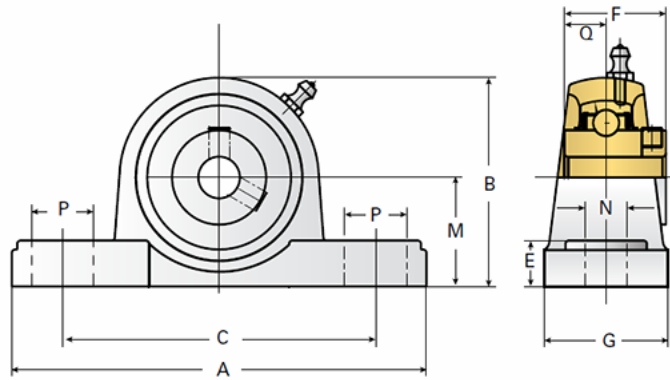

EZCP209

Call 800-321-7800 or visit us online at www.nookindustries.com to configure and order your EZCP209 today!

Details

Bore Diameter [mm]	45
--------------------	----

Dimensions

A [mm]	54
B [mm]	108
C [mm]	146
E [mm]	20
F [mm]	49.2
G [mm]	54
M [mm]	54
N [mm]	17
P [mm]	21
Q [mm]	19

Product Compatibility Selection

BSJ	20/20HL-BSJ
MSJ	-
SS-MSJ	-
EM-BSJ	EM-20-BSJ
EM-MSJ	EM20-MSJ
Bevel	G3
Link Shafting	-