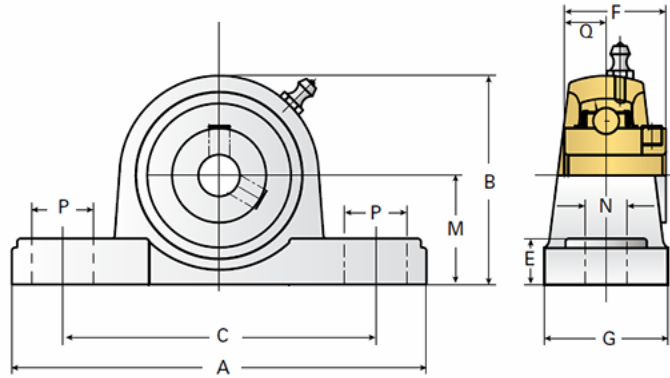

## EZCP209

Call 800-321-7800 or visit us online at [www.nookindustries.com](http://www.nookindustries.com) to configure and order your EZCP209 today!

Details	
Bore Diameter [mm]	45
Dimensions	
A [mm]	54
B [mm]	108
C [mm]	146
E [mm]	20
F [mm]	49.2
G [mm]	54
M [mm]	54
N [mm]	17
P [mm]	21
Q [mm]	19
Product Compatibility Selection	
BSJ	20/20HL-BSJ
MSJ	-
SS-MSJ	-
EM-BSJ	EM-20-BSJ
EM-MSJ	EM20-MSJ
Bevel	G3
Link Shafting	-