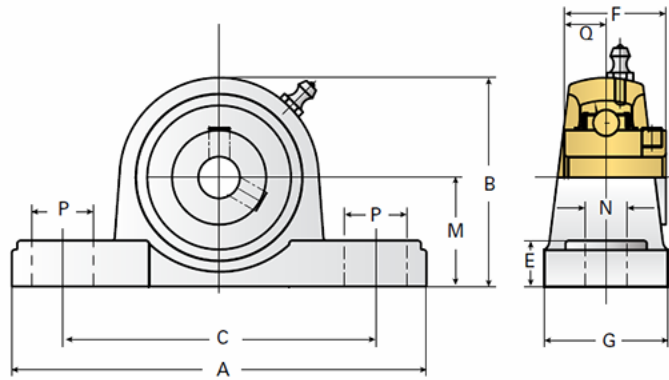

## EZCP208

Call 800-321-7800 or visit us online at [www.nookindustries.com](http://www.nookindustries.com) to configure and order your EZCP208 today!

Details	
Bore Diameter [mm]	40
Dimensions	
A [mm]	184
B [mm]	100
C [mm]	137
E [mm]	19
F [mm]	49.2
G [mm]	54
M [mm]	49.2
N [mm]	17
P [mm]	21
Q [mm]	19
Product Compatibility Selection	
BSJ	-
MSJ	-
SS-MSJ	-
EM-BSJ	-
EM-MSJ	-
Bevel	-
Link Shafting	LJT-40