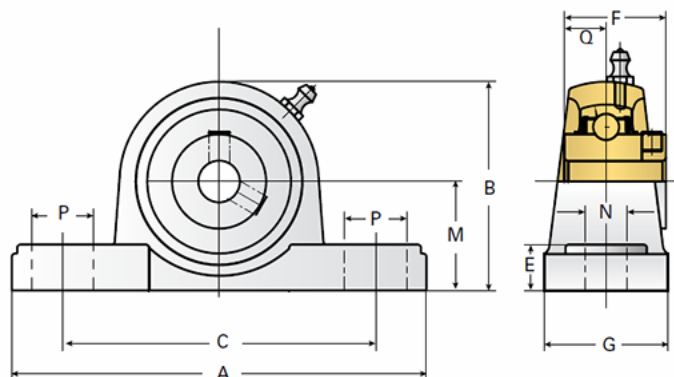

## EZCP204

Call 800-321-7800 or visit us online at [www.nookindustries.com](http://www.nookindustries.com) to configure and order your EZCP204 today!

<b>Details</b>	
Bore Diameter [mm]	20
<b>Dimensions</b>	
A [mm]	127
B [mm]	65
C [mm]	95
E [mm]	15
F [mm]	31
G [mm]	38
M [mm]	33.3
N [mm]	13
P [mm]	19
Q [mm]	12.7
<b>Product Compatibility Selection</b>	
BSJ	2.5/2.5HL-BSJ
MSJ	-
SS-MSJ	-
EM-BSJ	EM2.5-BSJ
EM-MSJ	-
Bevel	G1
Link Shafting	-