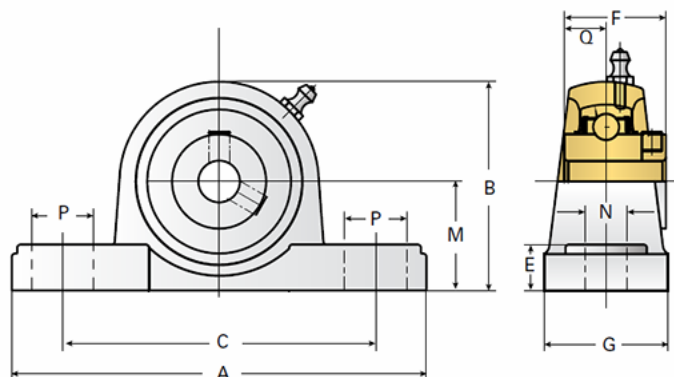

## EZCP215-48

Call 800-321-7800 or visit us online at [www.nookindustries.com](http://www.nookindustries.com) to configure and order your EZCP215-48 today!

<b>Details</b>	
Bore Diameter [in]	3.00
<b>Dimensions</b>	
A [mm]	275
B [mm]	163
C [mm]	217
E [mm]	28
F [mm]	77.8
G [mm]	74
M [mm]	82.6
N [mm]	25
P [mm]	30
Q [mm]	33.3
<b>Product Compatibility Selection</b>	
BSJ	-
MSJ	35-MSJ
SS-MSJ	-
EM-BSJ	-
EM-MSJ	-
Bevel	-
Link Shafting	-