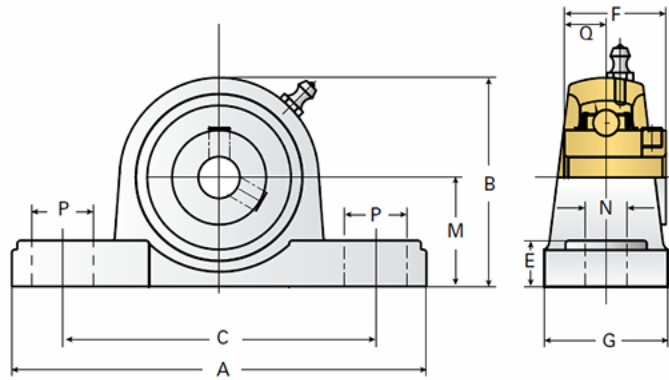

### Details

Bore Diameter [in] 3.00

### Dimensions

A [mm] 275  
 B [mm] 163  
 C [mm] 217  
 E [mm] 28  
 F [mm] 77.8  
 G [mm] 74  
 M [mm] 82.6  
 N [mm] 25  
 P [mm] 30  
 Q [mm] 33.3