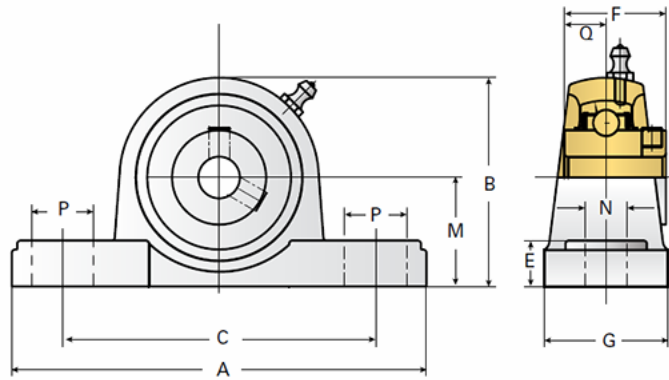

### Details

Bore Diameter [in] 2.50

### Dimensions

A [mm] 265  
 B [mm] 150  
 C [mm] 203  
 E [mm] 27  
 F [mm] 65.1  
 G [mm] 70  
 M [mm] 76.2  
 N [mm] 25  
 P [mm] 30  
 Q [mm] 25.4