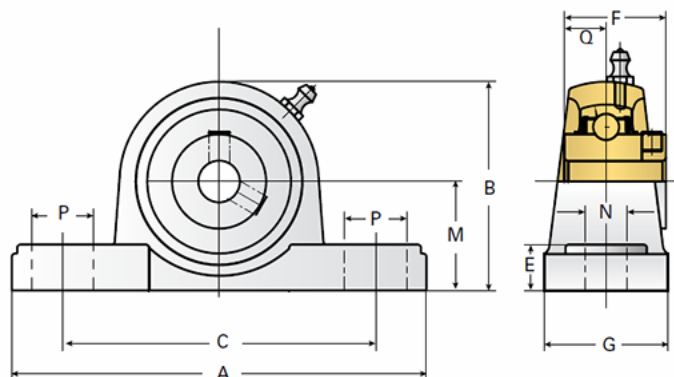

EZCP212-36

Call 800-321-7800 or visit us online at www.nookindustries.com to configure and order your EZCP212-36 today!

Details	
Bore Diameter [in]	2.25
Dimensions	
A [mm]	241
B [mm]	138
C [mm]	184
E [mm]	25
F [mm]	65.1
G [mm]	70
M [mm]	69.8
N [mm]	20
P [mm]	25
Q [mm]	25.4
Product Compatibility Selection	
BSJ	-
MSJ	-
SS-MSJ	25SS-MSJ
EM-BSJ	-
EM-MSJ	-
Bevel	-
Link Shafting	-