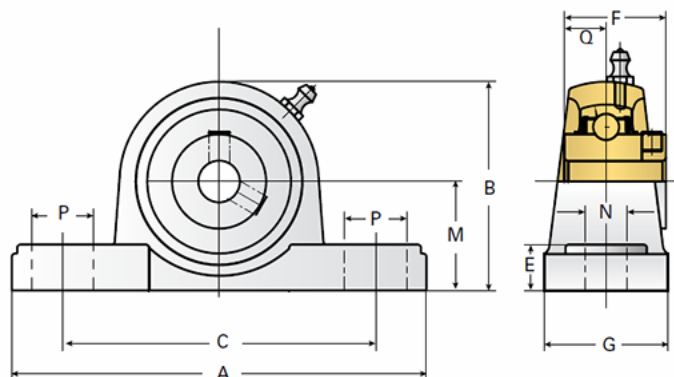

## EZCP212-36

Call 800-321-7800 or visit us online at [www.nookindustries.com](http://www.nookindustries.com) to configure and order your EZCP212-36 today!

<b>Details</b>	
Bore Diameter [in]	2.25
<b>Dimensions</b>	
A [mm]	241
B [mm]	138
C [mm]	184
E [mm]	25
F [mm]	65.1
G [mm]	70
M [mm]	69.8
N [mm]	20
P [mm]	25
Q [mm]	25.4
<b>Product Compatibility Selection</b>	
BSJ	-
MSJ	-
SS-MSJ	25SS-MSJ
EM-BSJ	-
EM-MSJ	-
Bevel	-
Link Shafting	-