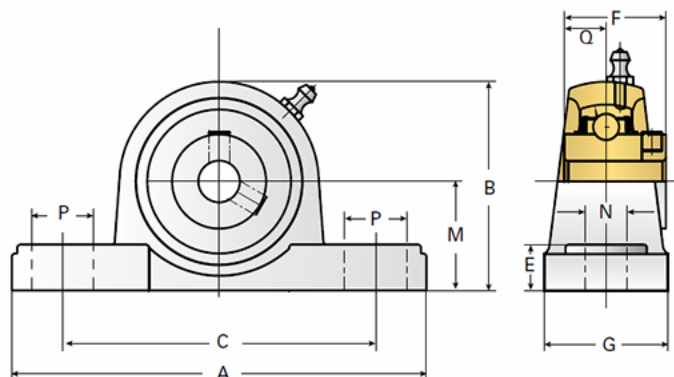

EZCP212-36

Call 800-321-7800 or visit us online at www.nookindustries.com to configure and order your EZCP212-36 today!

| Details | |
|---------------------------------|----------|
| Bore Diameter [in] | 2.25 |
| Dimensions | |
| A [mm] | 241 |
| B [mm] | 138 |
| C [mm] | 184 |
| E [mm] | 25 |
| F [mm] | 65.1 |
| G [mm] | 70 |
| M [mm] | 69.8 |
| N [mm] | 20 |
| P [mm] | 25 |
| Q [mm] | 25.4 |
| Product Compatibility Selection | |
| BSJ | - |
| MSJ | - |
| SS-MSJ | 25SS-MSJ |
| EM-BSJ | - |
| EM-MSJ | - |
| Bevel | - |
| Link Shafting | - |