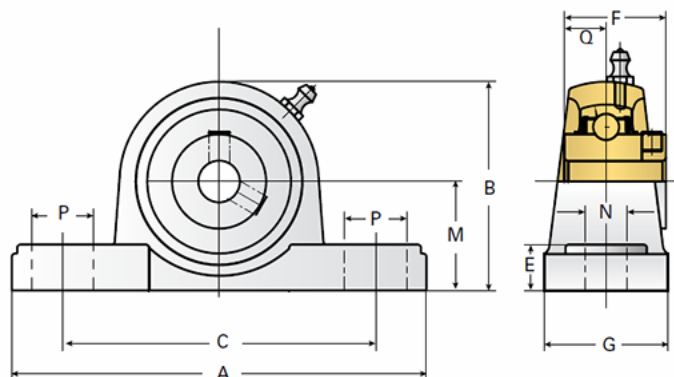

## EZCP212-36

Call 800-321-7800 or visit us online at [www.nookindustries.com](http://www.nookindustries.com) to configure and order your EZCP212-36 today!

Details	
Bore Diameter [in]	2.25
Dimensions	
A [mm]	241
B [mm]	138
C [mm]	184
E [mm]	25
F [mm]	65.1
G [mm]	70
M [mm]	69.8
N [mm]	20
P [mm]	25
Q [mm]	25.4
Product Compatibility Selection	
BSJ	-
MSJ	-
SS-MSJ	25SS-MSJ
EM-BSJ	-
EM-MSJ	-
Bevel	-
Link Shafting	-