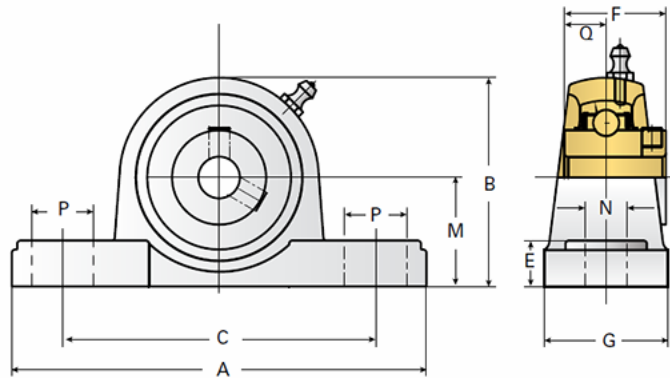

### Details

Bore Diameter [in] 1.75

### Dimensions

A [mm] 54  
 B [mm] 108  
 C [mm] 146  
 E [mm] 20  
 F [mm] 49.2  
 G [mm] 54  
 M [mm] 54  
 N [mm] 17  
 P [mm] 21  
 Q [mm] 19