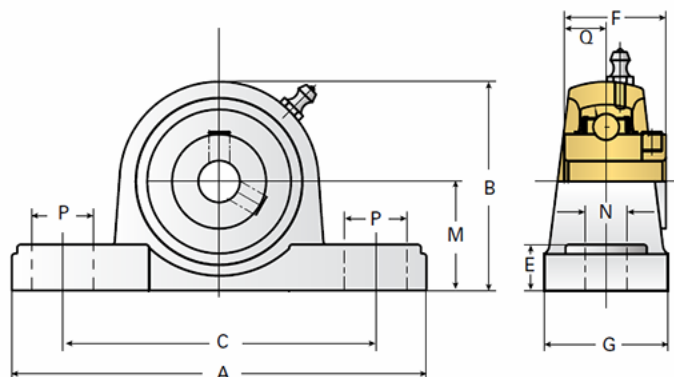

EZCP208-24

Call 800-321-7800 or visit us online at www.nookindustries.com to configure and order your EZCP208-24 today!

Details	
Bore Diameter [in]	1.50
Dimensions	
A [mm]	184
B [mm]	100
C [mm]	137
E [mm]	19
F [mm]	49.2
G [mm]	54
M [mm]	49.2
N [mm]	17
P [mm]	21
Q [mm]	19
Product Compatibility Selection	
BSJ	-
MSJ	15-MSJ
SS-MSJ	15SS-MSJ
EM-BSJ	-
EM-MSJ	-
Bevel	-
Link Shafting	LJ/LJK-24