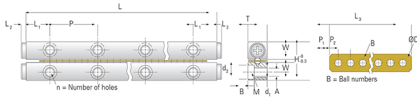

GBV12 - 600

Call 800-321-7800 or visit us online at www.nookindustries.com to configure and order your GBV12 - 600 today!

Product Info

Part Number GBV12 - 600
Max Stroke [mm] 496

Material Specification

Rail SUJ2
Roller SUJ2
Retainer Phosphor Bronze C5191

Dimensions

H [mm] 58
T [mm] 28
W [mm] 26.9
L [mm] 600
n [mm] 12
P [mm] 100
L1 [mm] 50
L2 [mm] 3.5
ØD [mm] Ø12
L3 [mm] 365
R [mm] 18
P1 [mm] 12.5
P2 [mm] 20
A [mm] 12
M M10
d1 [mm] 8.5
d2 [mm] 13.5
B [mm] 8.2

Performance Specifications

Dynamic C [N] 300
Static C0 [N] 1320
Capacity Per Bearing [N] 440

Weight

Per Rail [g] 6201