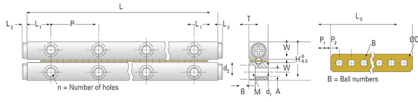

GBV06 - 600

Call 800-321-7800 or visit us online at www.nookindustries.com to configure and order your GBV06 - 600 today!

Product Info	
Part Number	GBV06 - 600
Max Stroke [mm]	486
Material Specification	
Rail	SUJ2
Roller	SUJ2
Retainer	Phosphor Bronze C5191
Dimensions	
H [mm]	31
T [mm]	15
W [mm]	14
L [mm]	600
n [mm]	24
P [mm]	50
L1 [mm]	25
L2 [mm]	2
ØD [mm]	Ø6
L3 [mm]	360.6
R [mm]	40
P1 [mm]	4.8
P2 [mm]	9
A [mm]	6
M	M6
d1 [mm]	5.3
d2 [mm]	9.5
B [mm]	5.2
Performance Specifications	
Dynamic C [N]	92
Static C0 [N]	330
Capacity Per Bearing [N]	110
Weight	
Per Rail [g]	1250