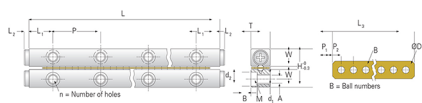

### Product Info

Part Number	GBV06 - 600
Max Stroke [mm]	486

### Dimensions

H [mm]	31
T [mm]	15
W [mm]	14
L [mm]	600
n [mm]	24
P [mm]	50
L1 [mm]	25
L2 [mm]	2
ØD [mm]	Ø6
L3 [mm]	360.6
R [mm]	40
P1 [mm]	4.8
P2 [mm]	9
A [mm]	6
M	M6
d1 [mm]	5.3
d2 [mm]	9.5
B [mm]	5.2

### Performance Specifications

Dynamic C [N]	92
Static C0 [N]	330
Capacity Per Bearing [N]	110