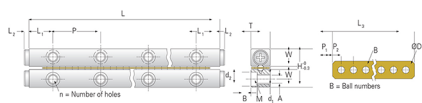

### Product Info

Part Number GBV06 - 550  
Max Stroke [mm] 458

### Dimensions

H [mm] 31  
T [mm] 15  
W [mm] 14  
L [mm] 550  
n [mm] 22  
P [mm] 50  
L1 [mm] 25  
L2 [mm] 2  
ØD [mm] Ø6  
L3 [mm] 324.6  
R [mm] 36  
P1 [mm] 4.8  
P2 [mm] 9  
A [mm] 6  
M M6  
d1 [mm] 5.3  
d2 [mm] 9.5  
B [mm] 5.2

### Performance Specifications

Dynamic C [N] 92  
Static C0 [N] 330  
Capacity Per Bearing [N] 110