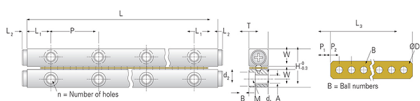

GBV06 - 500

Call 800-321-7800 or visit us online at www.nookindustries.com to configure and order your GBV06 - 500 today!

Product Info

Part Number	GBV06 - 500
Max Stroke [mm]	412

Material Specification

Rail	SUJ2
Roller	SUJ2
Retainer	Phosphor Bronze C5191

Dimensions

H [mm]	31
T [mm]	15
W [mm]	14
L [mm]	500
n [mm]	20
P [mm]	50
L1 [mm]	25
L2 [mm]	2
ØD [mm]	Ø6
L3 [mm]	297.6
R [mm]	33
P1 [mm]	4.8
P2 [mm]	9
A [mm]	6
M	M6
d1 [mm]	5.3
d2 [mm]	9.5
B [mm]	5.2

Performance Specifications

Dynamic C [N]	92
Static C0 [N]	330
Capacity Per Bearing [N]	110

Weight

Per Rail [g]	1417
--------------	------