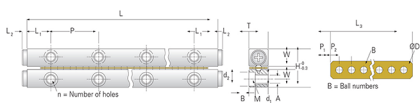

GBV06 - 500

Call 800-321-7800 or visit us online at www.nookindustries.com to configure and order your GBV06 - 500 today!

Product Info

Part Number GBV06 - 500
Max Stroke [mm] 412

Material Specification

Rail SUJ2
Roller SUJ2
Retainer Phosphor Bronze C5191

Dimensions

H [mm] 31
T [mm] 15
W [mm] 14
L [mm] 500
n [mm] 20
P [mm] 50
L1 [mm] 25
L2 [mm] 2
ØD [mm] Ø6
L3 [mm] 297.6
R [mm] 33
P1 [mm] 4.8
P2 [mm] 9
A [mm] 6
M M6
d1 [mm] 5.3
d2 [mm] 9.5
B [mm] 5.2

Performance Specifications

Dynamic C [N] 92
Static C0 [N] 330
Capacity Per Bearing [N] 110

Weight

Per Rail [g] 1417