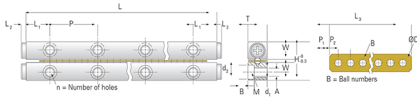

GBV06 - 500

Call 800-321-7800 or visit us online at www.nookindustries.com to configure and order your GBV06 - 500 today!

Product Info

Part Number GBV06 - 500
Max Stroke [mm] 412

Material Specification

Rail SUJ2
Roller SUJ2
Retainer Phosphor Bronze C5191

Dimensions

H [mm] 31
T [mm] 15
W [mm] 14
L [mm] 500
n [mm] 20
P [mm] 50
L1 [mm] 25
L2 [mm] 2
ØD [mm] Ø6
L3 [mm] 297.6
R [mm] 33
P1 [mm] 4.8
P2 [mm] 9
A [mm] 6
M M6
d1 [mm] 5.3
d2 [mm] 9.5
B [mm] 5.2

Performance Specifications

Dynamic C [N] 92
Static C0 [N] 330
Capacity Per Bearing [N] 110

Weight

Per Rail [g] 1417