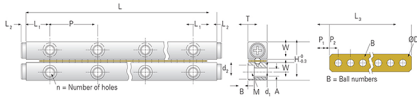

GBV06 - 500

Call 800-321-7800 or visit us online at www.nookindustries.com to configure and order your GBV06 - 500 today!

Product Info

Part Number GBV06 - 500
Max Stroke [mm] 412

Material Specification

Rail SUJ2
Roller SUJ2
Retainer Phosphor Bronze C5191

Dimensions

H [mm] 31
T [mm] 15
W [mm] 14
L [mm] 500
n [mm] 20
P [mm] 50
L1 [mm] 25
L2 [mm] 2
ØD [mm] Ø6
L3 [mm] 297.6
R [mm] 33
P1 [mm] 4.8
P2 [mm] 9
A [mm] 6
M M6
d1 [mm] 5.3
d2 [mm] 9.5
B [mm] 5.2

Performance Specifications

Dynamic C [N] 92
Static C0 [N] 330
Capacity Per Bearing [N] 110

Weight

Per Rail [g] 1417