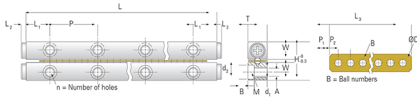

GBV06 - 150

Call 800-321-7800 or visit us online at www.nookindustries.com to configure and order your GBV06 - 150 today!

Product Info

Part Number GBV06 - 150
Max Stroke [mm] 366

Material Specification

Rail SUJ2
Roller SUJ2
Retainer Phosphor Bronze C5191

Dimensions

H [mm] 31
T [mm] 15
W [mm] 14
L [mm] 450
n [mm] 18
P [mm] 50
L1 [mm] 25
L2 [mm] 2
ØD [mm] Ø6
L3 [mm] 270.6
R [mm] 30
P1 [mm] 4.8
P2 [mm] 9
A [mm] 6
M M6
d1 [mm] 5.3
d2 [mm] 9.5
B [mm] 5.2

Performance Specifications

Dynamic C [N] 92
Static C0 [N] 330
Capacity Per Bearing [N] 110

Weight

Per Rail [g] 1275