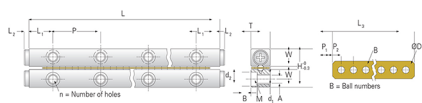

GBV06 - 400

Call 800-321-7800 or visit us online at www.nookindustries.com to configure and order your GBV06 - 400 today!

Product Info

Part Number	GBV06 - 400
Max Stroke [mm]	320

Material Specification

Rail	SUJ2
Roller	SUJ2
Retainer	Phosphor Bronze C5191

Dimensions

H [mm]	31
T [mm]	15
W [mm]	14
L [mm]	400
n [mm]	16
P [mm]	50
L1 [mm]	25
L2 [mm]	2
ØD [mm]	Ø6
L3 [mm]	243.6
R [mm]	27
P1 [mm]	4.8
P2 [mm]	9
A [mm]	6
M	M6
d1 [mm]	5.3
d2 [mm]	9.5
B [mm]	5.2

Performance Specifications

Dynamic C [N]	92
Static C0 [N]	330
Capacity Per Bearing [N]	110

Weight

Per Rail [g]	1135
--------------	------