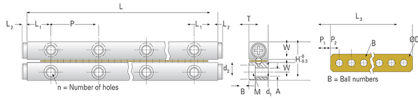

GBV06 - 30

Call 800-321-7800 or visit us online at www.nookindustries.com to configure and order your GBV06 - 30 today!

Product Info

Part Number GBV06 - 30
Max Stroke [mm] 246

Material Specification

Rail SUJ2
Roller SUJ2
Retainer Phosphor Bronze C5191

Dimensions

H [mm] 31
T [mm] 15
W [mm] 14
L [mm] 300
n [mm] 12
P [mm] 50
L1 [mm] 25
L2 [mm] 2
ØD [mm] Ø6
L3 [mm] 180.6
R [mm] 20
P1 [mm] 4.8
P2 [mm] 9
A [mm] 6
M M6
d1 [mm] 5.3
d2 [mm] 9.5
B [mm] 5.2

Performance Specifications

Dynamic C [N] 92
Static C0 [N] 330
Capacity Per Bearing [N] 110

Weight

Per Rail [g] 852