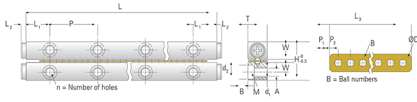

GBV06 - 30

Call 800-321-7800 or visit us online at www.nookindustries.com to configure and order your GBV06 - 30 today!

Product Info

Part Number GBV06 - 30
Max Stroke [mm] 246

Material Specification

Rail SUJ2
Roller SUJ2
Retainer Phosphor Bronze C5191

Dimensions

H [mm] 31
T [mm] 15
W [mm] 14
L [mm] 300
n [mm] 12
P [mm] 50
L1 [mm] 25
L2 [mm] 2
ØD [mm] Ø6
L3 [mm] 180.6
R [mm] 20
P1 [mm] 4.8
P2 [mm] 9
A [mm] 6
M M6
d1 [mm] 5.3
d2 [mm] 9.5
B [mm] 5.2

Performance Specifications

Dynamic C [N] 92
Static C0 [N] 330
Capacity Per Bearing [N] 110

Weight

Per Rail [g] 852