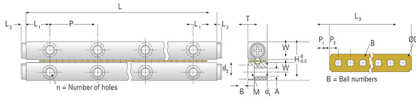

### Product Info

Part Number GBV06 - 30  
Max Stroke [mm] 246

### Dimensions

H [mm] 31  
T [mm] 15  
W [mm] 14  
L [mm] 300  
n [mm] 12  
P [mm] 50  
L1 [mm] 25  
L2 [mm] 2  
ØD [mm] Ø6  
L3 [mm] 180.6  
R [mm] 20  
P1 [mm] 4.8  
P2 [mm] 9  
A [mm] 6  
M M6  
d1 [mm] 5.3  
d2 [mm] 9.5  
B [mm] 5.2

### Performance Specifications

Dynamic C [N] 92  
Static C0 [N] 330  
Capacity Per Bearing [N] 110