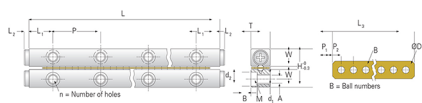

GBV06 - 200

Call 800-321-7800 or visit us online at www.nookindustries.com to configure and order your GBV06 - 200 today!

Product Info

Part Number	GBV06 - 200
Max Stroke [mm]	154

Material Specification

Rail	SUJ2
Roller	SUJ2
Retainer	Phosphor Bronze C5191

Dimensions

H [mm]	31
T [mm]	15
W [mm]	14
L [mm]	200
n [mm]	8
P [mm]	50
L1 [mm]	25
L2 [mm]	2
ØD [mm]	Ø6
L3 [mm]	126.6
R [mm]	14
P1 [mm]	4.8
P2 [mm]	9
A [mm]	6
M	M6
d1 [mm]	5.3
d2 [mm]	9.5
B [mm]	5.2

Performance Specifications

Dynamic C [N]	92
Static C0 [N]	330
Capacity Per Bearing [N]	110

Weight

Per Rail [g]	571
--------------	-----