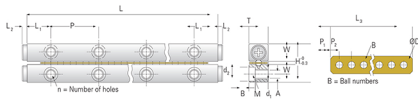

GBV06 - 200

Call 800-321-7800 or visit us online at www.nookindustries.com to configure and order your GBV06 - 200 today!

Product Info

Part Number GBV06 - 200
Max Stroke [mm] 154

Material Specification

Rail SUJ2
Roller SUJ2
Retainer Phosphor Bronze C5191

Dimensions

H [mm] 31
T [mm] 15
W [mm] 14
L [mm] 200
n [mm] 8
P [mm] 50
L1 [mm] 25
L2 [mm] 2
ØD [mm] Ø6
L3 [mm] 126.6
R [mm] 14
P1 [mm] 4.8
P2 [mm] 9
A [mm] 6
M M6
d1 [mm] 5.3
d2 [mm] 9.5
B [mm] 5.2

Performance Specifications

Dynamic C [N] 92
Static C0 [N] 330
Capacity Per Bearing [N] 110

Weight

Per Rail [g] 571