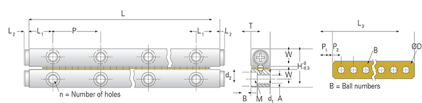

GBV06 - 150

Call 800-321-7800 or visit us online at www.nookindustries.com to configure and order your GBV06 - 150 today!

Product Info

Part Number	GBV06 - 150
Max Stroke [mm]	108

Material Specification

Rail	SUJ2
Roller	SUJ2
Retainer	Phosphor Bronze C5191

Dimensions

H [mm]	31
T [mm]	15
W [mm]	14
L [mm]	150
n [mm]	6
P [mm]	50
L1 [mm]	25
L2 [mm]	2
ØD [mm]	Ø6
L3 [mm]	99.6
R [mm]	11
P1 [mm]	4.8
P2 [mm]	9
A [mm]	6
M	M6
d1 [mm]	5.3
d2 [mm]	9.5
B [mm]	5.2

Performance Specifications

Dynamic C [N]	92
Static C0 [N]	330
Capacity Per Bearing [N]	110

Weight

Per Rail [g]	429
--------------	-----