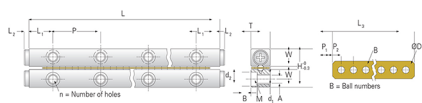

### Product Info

Part Number GBV06 - 150  
Max Stroke [mm] 108

### Dimensions

H [mm] 31  
T [mm] 15  
W [mm] 14  
L [mm] 150  
n [mm] 6  
P [mm] 50  
L1 [mm] 25  
L2 [mm] 2  
ØD [mm] Ø6  
L3 [mm] 99.6  
R [mm] 11  
P1 [mm] 4.8  
P2 [mm] 9  
A [mm] 6  
M M6  
d1 [mm] 5.3  
d2 [mm] 9.5  
B [mm] 5.2

### Performance Specifications

Dynamic C [N] 92  
Static C0 [N] 330  
Capacity Per Bearing [N] 110