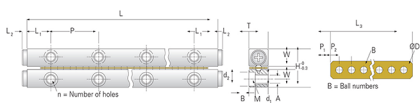

GBV04 - 440

Call 800-321-7800 or visit us online at www.nookindustries.com to configure and order your GBV04 - 440 today!

Product Info

Part Number	GBV04 - 440
Max Stroke [mm]	354

Material Specification

Rail	SUJ2
Roller	SUJ2
Retainer	Phosphor Bronze C5191

Dimensions

H [mm]	22
T [mm]	11
W [mm]	10
L [mm]	440
n [mm]	22
P [mm]	40
L1 [mm]	20
L2 [mm]	2
ØD [mm]	Ø4
L3 [mm]	266.8
R [mm]	38
P1 [mm]	3.9
P2 [mm]	7
A [mm]	4.5
M	M5
d1 [mm]	4.3
d2 [mm]	7.5
B [mm]	4.1

Performance Specifications

Dynamic C [N]	43
Static C0 [N]	148
Capacity Per Bearing [N]	49.3

Weight

Per Rail [g]	645
--------------	-----