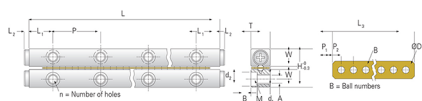

GBV04 - 360

Call 800-321-7800 or visit us online at www.nookindustries.com to configure and order your GBV04 - 360 today!

Product Info	
Part Number	GBV04 - 360
Max Stroke [mm]	292
Material Specification	
Rail	SUJ2
Roller	SUJ2
Retainer	Phosphor Bronze C5191
Dimensions	
H [mm]	22
T [mm]	11
W [mm]	10
L [mm]	360
n [mm]	18
P [mm]	40
L1 [mm]	20
L2 [mm]	2
ØD [mm]	Ø4
L3 [mm]	217.8
R [mm]	31
P1 [mm]	3.9
P2 [mm]	7
A [mm]	4.5
M	M5
d1 [mm]	4.3
d2 [mm]	7.5
B [mm]	4.1
Performance Specifications	
Dynamic C [N]	43
Static C0 [N]	148
Capacity Per Bearing [N]	49.3
Weight	
Per Rail [g]	528