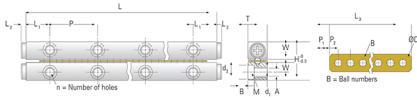

GBV04 - 280

Call 800-321-7800 or visit us online at www.nookindustries.com to configure and order your GBV04 - 280 today!

Product Info

Part Number GBV04 - 280
Max Stroke [mm] 230

Material Specification

Rail SUJ2
Roller SUJ2
Retainer Phosphor Bronze C5191

Dimensions

H [mm] 22
T [mm] 11
W [mm] 10
L [mm] 280
n [mm] 14
P [mm] 40
L1 [mm] 20
L2 [mm] 2
ØD [mm] Ø4
L3 [mm] 168.8
R [mm] 24
P1 [mm] 3.9
P2 [mm] 7
A [mm] 4.5
M M5
d1 [mm] 4.3
d2 [mm] 7.5
B [mm] 4.1

Performance Specifications

Dynamic C [N] 43
Static C0 [N] 148
Capacity Per Bearing [N] 49.3

Weight

Per Rail [g] 411