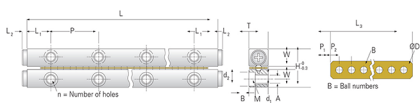

GBV04 - 160

Call 800-321-7800 or visit us online at www.nookindustries.com to configure and order your GBV04 - 160 today!

Product Info

Part Number GBV04 - 160
Max Stroke [mm] 130

Material Specification

Rail SUJ2
Roller SUJ2
Retainer Phosphor Bronze C5191

Dimensions

H [mm] 22
T [mm] 11
W [mm] 10
L [mm] 160
n [mm] 8
P [mm] 40
L1 [mm] 20
L2 [mm] 2
ØD [mm] Ø4
L3 [mm] 98.8
R [mm] 14
P1 [mm] 3.9
P2 [mm] 7
A [mm] 4.5
M M5
d1 [mm] 4.3
d2 [mm] 7.5
B [mm] 4.1

Performance Specifications

Dynamic C [N] 43
Static C0 [N] 148
Capacity Per Bearing [N] 49.3

Weight

Per Rail [g] 237