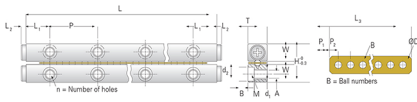

## GBV04 - 160

Call 800-321-7800 or visit us online at [www.nookindustries.com](http://www.nookindustries.com) to configure and order your GBV04 - 160 today!

<b>Product Info</b>	
Part Number	GBV04 - 160
Max Stroke [mm]	130
<b>Material Specification</b>	
Rail	SUJ2
Roller	SUJ2
Retainer	Phosphor Bronze C5191
<b>Dimensions</b>	
H [mm]	22
T [mm]	11
W [mm]	10
L [mm]	160
n [mm]	8
P [mm]	40
L1 [mm]	20
L2 [mm]	2
ØD [mm]	Ø4
L3 [mm]	98.8
R [mm]	14
P1 [mm]	3.9
P2 [mm]	7
A [mm]	4.5
M	M5
d1 [mm]	4.3
d2 [mm]	7.5
B [mm]	4.1
<b>Performance Specifications</b>	
Dynamic C [N]	43
Static C0 [N]	148
Capacity Per Bearing [N]	49.3
<b>Weight</b>	
Per Rail [g]	237