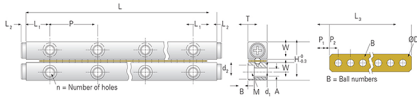

GBV02 - 60

Call 800-321-7800 or visit us online at www.nookindustries.com to configure and order your GBV02 - 60 today!

Product Info	
Part Number	GBV02 - 60
Max Stroke [mm]	44
Material Specification	
Rail	SUJ2
Roller	SUJ2
Retainer	Phosphor Bronze C5191
Dimensions	
H [mm]	12
T [mm]	6
W [mm]	5.5
L [mm]	60
n [mm]	8
P [mm]	15
L1 [mm]	7.5
L2 [mm]	1.5
ØD [mm]	Ø2
L3 [mm]	40.6
R [mm]	10
P1 [mm]	2.3
P2 [mm]	4
A [mm]	2.5
M	M3
d1 [mm]	2.55
d2 [mm]	4.4
B [mm]	2
Performance Specifications	
Dynamic C [N]	12
Static C0 [N]	37
Capacity Per Bearing [N]	12.3
Weight	
Per Rail [g]	26