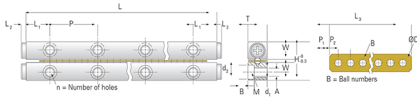

GBV02 - 60

Call 800-321-7800 or visit us online at www.nookindustries.com to configure and order your GBV02 - 60 today!

Product Info

Part Number GBV02 - 60
Max Stroke [mm] 44

Material Specification

Rail SUJ2
Roller SUJ2
Retainer Phosphor Bronze C5191

Dimensions

H [mm] 12
T [mm] 6
W [mm] 5.5
L [mm] 60
n [mm] 8
P [mm] 15
L1 [mm] 7.5
L2 [mm] 1.5
ØD [mm] Ø2
L3 [mm] 40.6
R [mm] 10
P1 [mm] 2.3
P2 [mm] 4
A [mm] 2.5
M M3
d1 [mm] 2.55
d2 [mm] 4.4
B [mm] 2

Performance Specifications

Dynamic C [N] 12
Static C0 [N] 37
Capacity Per Bearing [N] 12.3

Weight

Per Rail [g] 26