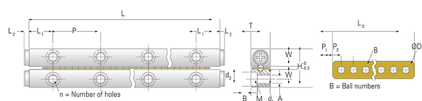

GBV02 - 60

Call 800-321-7800 or visit us online at www.nookindustries.com to configure and order your GBV02 - 60 today!

Product Info	
Part Number	GBV02 - 60
Max Stroke [mm]	44
Material Specification	
Rail	SUJ2
Roller	SUJ2
Retainer	Phosphor Bronze C5191
Dimensions	
H [mm]	12
T [mm]	6
W [mm]	5.5
L [mm]	60
n [mm]	8
P [mm]	15
L1 [mm]	7.5
L2 [mm]	1.5
ØD [mm]	Ø2
L3 [mm]	40.6
R [mm]	10
P1 [mm]	2.3
P2 [mm]	4
A [mm]	2.5
M	M3
d1 [mm]	2.55
d2 [mm]	4.4
B [mm]	2
Performance Specifications	
Dynamic C [N]	12
Static C0 [N]	37
Capacity Per Bearing [N]	12.3
Weight	
Per Rail [g]	26