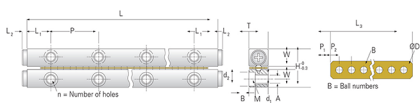

GBV02 - 45

Call 800-321-7800 or visit us online at www.nookindustries.com to configure and order your GBV02 - 45 today!

Product Info	
Part Number	GBV02 - 45
Max Stroke [mm]	30
Material Specification	
Rail	SUJ2
Roller	SUJ2
Retainer	Phosphor Bronze C5191
Dimensions	
H [mm]	12
T [mm]	6
W [mm]	5.5
L [mm]	45
n [mm]	6
P [mm]	15
L1 [mm]	7.5
L2 [mm]	1.5
ØD [mm]	Ø2
L3 [mm]	32.6
R [mm]	8
P1 [mm]	2.3
P2 [mm]	4
A [mm]	2.5
M	M3
d1 [mm]	2.55
d2 [mm]	4.4
B [mm]	2
Performance Specifications	
Dynamic C [N]	12
Static C0 [N]	37
Capacity Per Bearing [N]	12.3
Weight	
Per Rail [g]	20