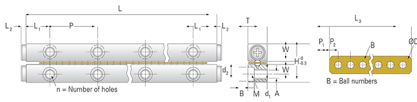

GBV02 - 45

Call 800-321-7800 or visit us online at www.nookindustries.com to configure and order your GBV02 - 45 today!

Product Info	
Part Number	GBV02 - 45
Max Stroke [mm]	30
Material Specification	
Rail	SUJ2
Roller	SUJ2
Retainer	Phosphor Bronze C5191
Dimensions	
H [mm]	12
T [mm]	6
W [mm]	5.5
L [mm]	45
n [mm]	6
P [mm]	15
L1 [mm]	7.5
L2 [mm]	1.5
ØD [mm]	Ø2
L3 [mm]	32.6
R [mm]	8
P1 [mm]	2.3
P2 [mm]	4
A [mm]	2.5
M	M3
d1 [mm]	2.55
d2 [mm]	4.4
B [mm]	2
Performance Specifications	
Dynamic C [N]	12
Static C0 [N]	37
Capacity Per Bearing [N]	12.3
Weight	
Per Rail [g]	20