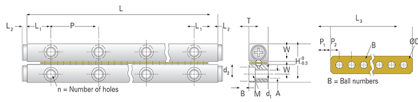

GBV01 - 40

Call 800-321-7800 or visit us online at www.nookindustries.com to configure and order your GBV01 - 40 today!

Product Info	
Part Number	GBV01 - 40
Max Stroke [mm]	29
Material Specification	
Rail	SUJ2
Roller	SUJ2
Retainer	Phosphor Bronze C5191
Dimensions	
H [mm]	8.5
T [mm]	4
W [mm]	3.9
L [mm]	40
n [mm]	8
P [mm]	10
L1 [mm]	5
L2 [mm]	1.3
ØD [mm]	Ø1.5
L3 [mm]	27.5
R [mm]	9
P1 [mm]	1.75
P2 [mm]	3
A [mm]	1.8
M	M2
d1 [mm]	1.65
d2 [mm]	3
B [mm]	1.4
Performance Specifications	
Dynamic C [N]	7.6
Static C0 [N]	21
Capacity Per Bearing [N]	7
Weight	
Per Rail [g]	8