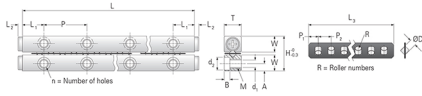

### Product Info

Part Number GRVP04 - 120 - S  
Max Stroke [mm] 92

### Material Specification

Rail SUS440C + Ni  
Roller 100Cr6  
Retainer POM Plastic

### Dimensions

H [mm] 21  
T [mm] 11  
W [mm] 10  
L [mm] 120  
n [mm] 6  
P [mm] 40  
L1 [mm] 20  
L2 [mm] 2  
ØD [mm] 4  
L3 [mm] 78.6  
R [mm] 11  
P1 [mm] 4.3  
P2 [mm] 7  
A [mm] 4.5  
M M5  
d1 [mm] 4.3  
d2 [mm] 7.5  
B [mm] 4.1

### Performance Specifications

Dynamic C [N] 1230  
Static C0 [N] 1170  
Capacity Per Bearing [N] 390