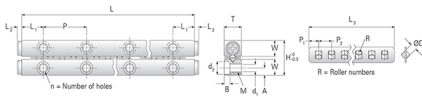

## GRV06 - 600 - S

Call 800-321-7800 or visit us online at [www.nookindustries.com](http://www.nookindustries.com) to configure and order your GRV06 - 600 - S today!

<b>Product Info</b>	
Part Number	GRV06 - 600 - S
Max Stroke [mm]	486
<b>Material Specification</b>	
Rail	SUS440C + Ni
Roller	100Cr6
Retainer	SUS304
<b>Dimensions</b>	
H [mm]	31
T [mm]	15
W [mm]	14
L [mm]	600
n [mm]	24
P [mm]	50
L1 [mm]	25
L2 [mm]	1
ØD [mm]	6
L3 [mm]	361.8
R [mm]	40
P1 [mm]	5.4
P2 [mm]	9
A [mm]	6
M	M6
d1 [mm]	5.3
d2 [mm]	9.5
B [mm]	5.2
<b>Performance Specifications</b>	
Dynamic C [N]	2570
Static C0 [N]	2632
Capacity Per Bearing [N]	877
<b>Weight</b>	
Per Rail [g]	1846