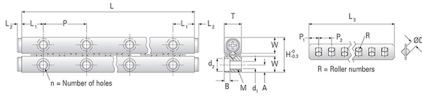

GRV04 -480 - S

Call 800-321-7800 or visit us online at www.nookindustries.com to configure and order your GRV04 -480 - S today!

Product Info

Part Number GRV04 -480 - S
Max Stroke [mm] 392

Material Specification

Rail SUS440C + Ni
Roller 100Cr6
Retainer SUS304

Dimensions

H [mm] 22
T [mm] 11
W [mm] 10
L [mm] 480
n [mm] 24
P [mm] 40
L1 [mm] 20
L2 [mm] 1
ØD [mm] 4
L3 [mm] 288.6
R [mm] 41
P1 [mm] 4.3
P2 [mm] 7
A [mm] 4.5
M M5
d1 [mm] 4.3
d2 [mm] 7.5
B [mm] 4.1

Performance Specifications

Dynamic C [N] 1230
Static C0 [N] 1170
Capacity Per Bearing [N] 390

Weight

Per Rail [g] 756