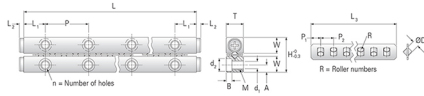

GRV04 -480 - S

Call 800-321-7800 or visit us online at www.nookindustries.com to configure and order your GRV04 -480 - S today!

Product Info	
Part Number	GRV04 -480 - S
Max Stroke [mm]	392
Material Specification	
Rail	SUS440C + Ni
Roller	100Cr6
Retainer	SUS304
Dimensions	
H [mm]	22
T [mm]	11
W [mm]	10
L [mm]	480
n [mm]	24
P [mm]	40
L1 [mm]	20
L2 [mm]	1
ØD [mm]	4
L3 [mm]	288.6
R [mm]	41
P1 [mm]	4.3
P2 [mm]	7
A [mm]	4.5
M	M5
d1 [mm]	4.3
d2 [mm]	7.5
B [mm]	4.1
Performance Specifications	
Dynamic C [N]	1230
Static C0 [N]	1170
Capacity Per Bearing [N]	390
Weight	
Per Rail [g]	756