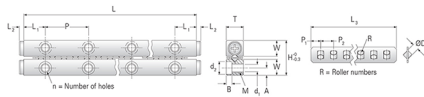

GRV04 -480 - S

Call 800-321-7800 or visit us online at www.nookindustries.com to configure and order your GRV04 -480 - S today!

Product Info	
Part Number	GRV04 -480 - S
Max Stroke [mm]	392
Material Specification	
Rail	SUS440C + Ni
Roller	100Cr6
Retainer	SUS304
Dimensions	
H [mm]	22
T [mm]	11
W [mm]	10
L [mm]	480
n [mm]	24
P [mm]	40
L1 [mm]	20
L2 [mm]	1
ØD [mm]	4
L3 [mm]	288.6
R [mm]	41
P1 [mm]	4.3
P2 [mm]	7
A [mm]	4.5
M	M5
d1 [mm]	4.3
d2 [mm]	7.5
B [mm]	4.1
Performance Specifications	
Dynamic C [N]	1230
Static C0 [N]	1170
Capacity Per Bearing [N]	390
Weight	
Per Rail [g]	756