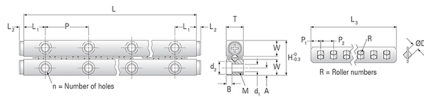

GRV04 - 360 - S

Call 800-321-7800 or visit us online at www.nookindustries.com to configure and order your GRV04 - 360 - S today!

Product Info	
Part Number	GRV04 - 360 - S
Max Stroke [mm]	292
Material Specification	
Rail	SUS440C + Ni
Roller	100Cr6
Retainer	SUS304
Dimensions	
H [mm]	22
T [mm]	11
W [mm]	10
L [mm]	360
n [mm]	18
P [mm]	40
L1 [mm]	20
L2 [mm]	1
ØD [mm]	4
L3 [mm]	218.6
R [mm]	31
P1 [mm]	4.3
P2 [mm]	7
A [mm]	4.5
M	M5
d1 [mm]	4.3
d2 [mm]	7.5
B [mm]	4.1
Performance Specifications	
Dynamic C [N]	1230
Static C0 [N]	1170
Capacity Per Bearing [N]	390
Weight	
Per Rail [g]	568