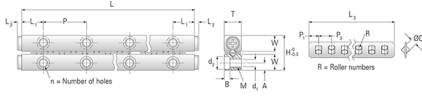

GRV04 - 360 - S

Call 800-321-7800 or visit us online at www.nookindustries.com to configure and order your GRV04 - 360 - S today!

Product Info	
Part Number	GRV04 - 360 - S
Max Stroke [mm]	292
Material Specification	
Rail	SUS440C + Ni
Roller	100Cr6
Retainer	SUS304
Dimensions	
H [mm]	22
T [mm]	11
W [mm]	10
L [mm]	360
n [mm]	18
P [mm]	40
L1 [mm]	20
L2 [mm]	1
ØD [mm]	4
L3 [mm]	218.6
R [mm]	31
P1 [mm]	4.3
P2 [mm]	7
A [mm]	4.5
M	M5
d1 [mm]	4.3
d2 [mm]	7.5
B [mm]	4.1
Performance Specifications	
Dynamic C [N]	1230
Static C0 [N]	1170
Capacity Per Bearing [N]	390
Weight	
Per Rail [g]	568