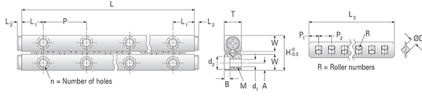

GRV04 - 240 - S

Call 800-321-7800 or visit us online at www.nookindustries.com to configure and order your GRV04 - 240 - S today!

Product Info	
Part Number	GRV04 - 240 - S
Max Stroke [mm]	192
Material Specification	
Rail	SUS440C + Ni
Roller	100Cr6
Retainer	SUS304
Dimensions	
H [mm]	22
T [mm]	11
W [mm]	10
L [mm]	240
n [mm]	12
P [mm]	40
L1 [mm]	20
L2 [mm]	1
ØD [mm]	4
L3 [mm]	148.6
R [mm]	21
P1 [mm]	4.3
P2 [mm]	7
A [mm]	4.5
M	M5
d1 [mm]	4.3
d2 [mm]	7.5
B [mm]	4.1
Performance Specifications	
Dynamic C [N]	1230
Static C0 [N]	1170
Capacity Per Bearing [N]	390
Weight	
Per Rail [g]	380