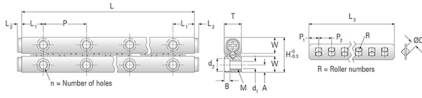

## GRV04 - 120 - S

Call 800-321-7800 or visit us online at [www.nookindustries.com](http://www.nookindustries.com) to configure and order your GRV04 - 120 - S today!

<b>Product Info</b>	
Part Number	GRV04 - 120 - S
Max Stroke [mm]	92
<b>Material Specification</b>	
Rail	SUS440C + Ni
Roller	100Cr6
Retainer	SUS304
<b>Dimensions</b>	
H [mm]	22
T [mm]	11
W [mm]	10
L [mm]	120
n [mm]	6
P [mm]	40
L1 [mm]	20
L2 [mm]	1
ØD [mm]	4
L3 [mm]	78.6
R [mm]	11
P1 [mm]	4.3
P2 [mm]	7
A [mm]	4.5
M	M5
d1 [mm]	4.3
d2 [mm]	7.5
B [mm]	4.1
<b>Performance Specifications</b>	
Dynamic C [N]	1230
Static C0 [N]	1170
Capacity Per Bearing [N]	390
<b>Weight</b>	
Per Rail [g]	193