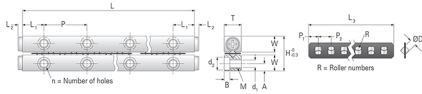

GRVP04 - 440

Call 800-321-7800 or visit us online at www.nookindustries.com to configure and order your GRVP04 - 440 today!

Product Info	
Part Number	GRVP04 - 440
Max Stroke [mm]	354
Material Specification	
Rail	SUJ2
Roller	SUJ2
Retainer	POM Plastic
Dimensions	
H [mm]	21
T [mm]	11
W [mm]	10
L [mm]	440
n [mm]	22
P [mm]	40
L1 [mm]	20
L2 [mm]	2
ØD [mm]	4
L3 [mm]	267.6
R [mm]	38
P1 [mm]	4.3
P2 [mm]	7
A [mm]	4.5
M	M5
d1 [mm]	4.3
d2 [mm]	7.5
B [mm]	4.1
Performance Specifications	
Dynamic C [N]	1230
Static C0 [N]	1170
Capacity Per Bearing [N]	390
Weight	
Per Rail [g]	647