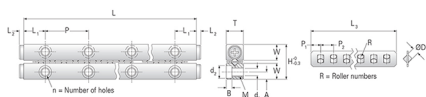

GRV12 - 600

Call 800-321-7800 or visit us online at www.nookindustries.com to configure and order your GRV12 - 600 today!

Product Info	
Part Number	GRV12 - 600
Max Stroke [mm]	492
Material Specification	
Rail	SUJ2
Roller	SUJ2
Retainer	SUS304
Dimensions	
H [mm]	58
T [mm]	28
W [mm]	26.9
L [mm]	600
n [mm]	12
P [mm]	100
L1 [mm]	50
L2 [mm]	1
ØD [mm]	12
L3 [mm]	364
R [mm]	20
P1 [mm]	11
P2 [mm]	18
A [mm]	12
M	M10
d1 [mm]	8.5
d2 [mm]	13.5
B [mm]	8.2
Performance Specifications	
Dynamic C [N]	14700
Static C0 [N]	13187
Capacity Per Bearing [N]	4396
Weight	
Per Rail [g]	6276