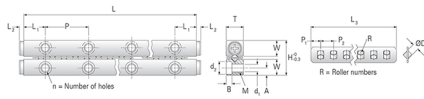

GRV12 - 600

Call 800-321-7800 or visit us online at www.nookindustries.com to configure and order your GRV12 - 600 today!

Product Info	
Part Number	GRV12 - 600
Max Stroke [mm]	492
Material Specification	
Rail	SUJ2
Roller	SUJ2
Retainer	SUS304
Dimensions	
H [mm]	58
T [mm]	28
W [mm]	26.9
L [mm]	600
n [mm]	12
P [mm]	100
L1 [mm]	50
L2 [mm]	1
ØD [mm]	12
L3 [mm]	364
R [mm]	20
P1 [mm]	11
P2 [mm]	18
A [mm]	12
M	M10
d1 [mm]	8.5
d2 [mm]	13.5
B [mm]	8.2
Performance Specifications	
Dynamic C [N]	14700
Static C0 [N]	13187
Capacity Per Bearing [N]	4396
Weight	
Per Rail [g]	6276