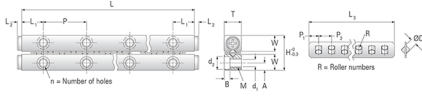

GRV06 - 550

Call 800-321-7800 or visit us online at www.nookindustries.com to configure and order your GRV06 - 550 today!

Product Info

Part Number GRV06 - 550
Max Stroke [mm] 458

Material Specification

Rail SUJ2
Roller SUJ2
Retainer SUS304

Dimensions

H [mm] 31
T [mm] 15
W [mm] 14
L [mm] 550
n [mm] 22
P [mm] 50
L1 [mm] 25
L2 [mm] 1
ØD [mm] 6
L3 [mm] 325.8
R [mm] 36
P1 [mm] 5.4
P2 [mm] 9
A [mm] 6
M M6
d1 [mm] 5.3
d2 [mm] 9.5
B [mm] 5.2

Performance Specifications

Dynamic C [N] 2570
Static C0 [N] 2632
Capacity Per Bearing [N] 877

Weight

Per Rail [g] 1579