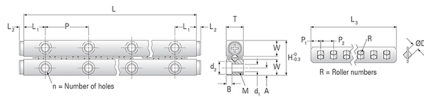

## GRV06 - 550

Call 800-321-7800 or visit us online at [www.nookindustries.com](http://www.nookindustries.com) to configure and order your GRV06 - 550 today!

<b>Product Info</b>	
Part Number	GRV06 - 550
Max Stroke [mm]	458
<b>Material Specification</b>	
Rail	SUJ2
Roller	SUJ2
Retainer	SUS304
<b>Dimensions</b>	
H [mm]	31
T [mm]	15
W [mm]	14
L [mm]	550
n [mm]	22
P [mm]	50
L1 [mm]	25
L2 [mm]	1
ØD [mm]	6
L3 [mm]	325.8
R [mm]	36
P1 [mm]	5.4
P2 [mm]	9
A [mm]	6
M	M6
d1 [mm]	5.3
d2 [mm]	9.5
B [mm]	5.2
<b>Performance Specifications</b>	
Dynamic C [N]	2570
Static C0 [N]	2632
Capacity Per Bearing [N]	877
<b>Weight</b>	
Per Rail [g]	1579