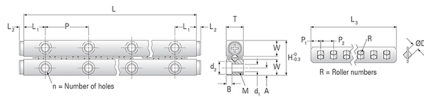

GRV06 - 550

Call 800-321-7800 or visit us online at www.nookindustries.com to configure and order your GRV06 - 550 today!

Product Info	
Part Number	GRV06 - 550
Max Stroke [mm]	458
Material Specification	
Rail	SUJ2
Roller	SUJ2
Retainer	SUS304
Dimensions	
H [mm]	31
T [mm]	15
W [mm]	14
L [mm]	550
n [mm]	22
P [mm]	50
L1 [mm]	25
L2 [mm]	1
ØD [mm]	6
L3 [mm]	325.8
R [mm]	36
P1 [mm]	5.4
P2 [mm]	9
A [mm]	6
M	M6
d1 [mm]	5.3
d2 [mm]	9.5
B [mm]	5.2
Performance Specifications	
Dynamic C [N]	2570
Static C0 [N]	2632
Capacity Per Bearing [N]	877
Weight	
Per Rail [g]	1579