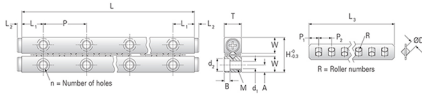

## GRV06 - 400

Call 800-321-7800 or visit us online at [www.nookindustries.com](http://www.nookindustries.com) to configure and order your GRV06 - 400 today!

<b>Product Info</b>	
Part Number	GRV06 - 400
Max Stroke [mm]	320
<b>Material Specification</b>	
Rail	SUJ2
Roller	SUJ2
Retainer	SUS304
<b>Dimensions</b>	
H [mm]	31
T [mm]	15
W [mm]	14
L [mm]	400
n [mm]	16
P [mm]	50
L1 [mm]	25
L2 [mm]	1
ØD [mm]	6
L3 [mm]	244.8
R [mm]	27
P1 [mm]	5.4
P2 [mm]	9
A [mm]	6
M	M6
d1 [mm]	5.3
d2 [mm]	9.5
B [mm]	5.2
<b>Performance Specifications</b>	
Dynamic C [N]	2570
Static C0 [N]	2632
Capacity Per Bearing [N]	877
<b>Weight</b>	
Per Rail [g]	1150