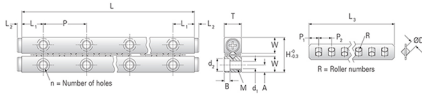

GRV06 - 400

Call 800-321-7800 or visit us online at www.nookindustries.com to configure and order your GRV06 - 400 today!

Product Info	
Part Number	GRV06 - 400
Max Stroke [mm]	320
Material Specification	
Rail	SUJ2
Roller	SUJ2
Retainer	SUS304
Dimensions	
H [mm]	31
T [mm]	15
W [mm]	14
L [mm]	400
n [mm]	16
P [mm]	50
L1 [mm]	25
L2 [mm]	1
ØD [mm]	6
L3 [mm]	244.8
R [mm]	27
P1 [mm]	5.4
P2 [mm]	9
A [mm]	6
M	M6
d1 [mm]	5.3
d2 [mm]	9.5
B [mm]	5.2
Performance Specifications	
Dynamic C [N]	2570
Static C0 [N]	2632
Capacity Per Bearing [N]	877
Weight	
Per Rail [g]	1150