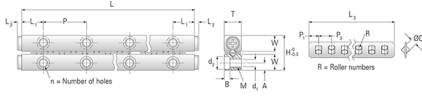

GRV06 - 350

Call 800-321-7800 or visit us online at www.nookindustries.com to configure and order your GRV06 - 350 today!

Product Info	
Part Number	GRV06 - 350
Max Stroke [mm]	274
Material Specification	
Rail	SUJ2
Roller	SUJ2
Retainer	SUS304
Dimensions	
H [mm]	31
T [mm]	15
W [mm]	14
L [mm]	350
n [mm]	14
P [mm]	50
L1 [mm]	25
L2 [mm]	1
ØD [mm]	6
L3 [mm]	217.8
R [mm]	24
P1 [mm]	5.4
P2 [mm]	9
A [mm]	6
M	M6
d1 [mm]	5.3
d2 [mm]	9.5
B [mm]	5.2
Performance Specifications	
Dynamic C [N]	2570
Static C0 [N]	2632
Capacity Per Bearing [N]	877
Weight	
Per Rail [g]	1006