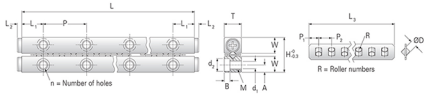

## GRV06 - 200

Call 800-321-7800 or visit us online at [www.nookindustries.com](http://www.nookindustries.com) to configure and order your GRV06 - 200 today!

<b>Product Info</b>	
Part Number	GRV06 - 200
Max Stroke [mm]	154
<b>Material Specification</b>	
Rail	SUJ2
Roller	SUJ2
Retainer	SUS304
<b>Dimensions</b>	
H [mm]	31
T [mm]	15
W [mm]	14
L [mm]	200
n [mm]	8
P [mm]	50
L1 [mm]	25
L2 [mm]	1
ØD [mm]	6
L3 [mm]	127.8
R [mm]	14
P1 [mm]	5.4
P2 [mm]	9
A [mm]	6
M	M6
d1 [mm]	5.3
d2 [mm]	9.5
B [mm]	5.2
<b>Performance Specifications</b>	
Dynamic C [N]	2570
Static C0 [N]	2632
Capacity Per Bearing [N]	877
<b>Weight</b>	
Per Rail [g]	577