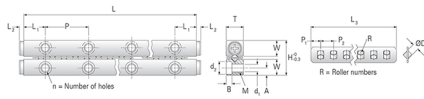

## GRV06 - 150

Call 800-321-7800 or visit us online at [www.nookindustries.com](http://www.nookindustries.com) to configure and order your GRV06 - 150 today!

<b>Product Info</b>	
Part Number	GRV06 - 150
Max Stroke [mm]	108
<b>Material Specification</b>	
Rail	SUJ2
Roller	SUJ2
Retainer	SUS304
<b>Dimensions</b>	
H [mm]	31
T [mm]	15
W [mm]	14
L [mm]	150
n [mm]	6
P [mm]	50
L1 [mm]	25
L2 [mm]	1
ØD [mm]	6
L3 [mm]	100.8
R [mm]	11
P1 [mm]	5.4
P2 [mm]	9
A [mm]	6
M	M6
d1 [mm]	5.3
d2 [mm]	9.5
B [mm]	5.2
<b>Performance Specifications</b>	
Dynamic C [N]	2570
Static C0 [N]	2632
Capacity Per Bearing [N]	877
<b>Weight</b>	
Per Rail [g]	435