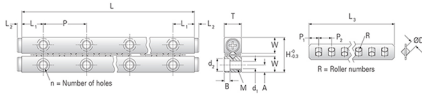

GRV06 - 100

Call 800-321-7800 or visit us online at www.nookindustries.com to configure and order your GRV06 - 100 today!

Product Info	
Part Number	GRV06 - 100
Max Stroke [mm]	80
Material Specification	
Rail	SUJ2
Roller	SUJ2
Retainer	SUS304
Dimensions	
H [mm]	31
T [mm]	15
W [mm]	14
L [mm]	100
n [mm]	4
P [mm]	50
L1 [mm]	25
L2 [mm]	1
ØD [mm]	6
L3 [mm]	64.8
R [mm]	7
P1 [mm]	5.4
P2 [mm]	9
A [mm]	6
M	M6
d1 [mm]	5.3
d2 [mm]	9.5
B [mm]	5.2
Performance Specifications	
Dynamic C [N]	2570
Static C0 [N]	2632
Capacity Per Bearing [N]	877
Weight	
Per Rail [g]	921