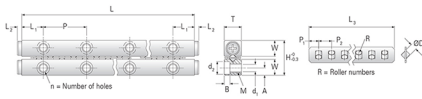

GRV04 - 440

Call 800-321-7800 or visit us online at www.nookindustries.com to configure and order your GRV04 - 440 today!

Product Info	
Part Number	GRV04 - 440
Max Stroke [mm]	354
Material Specification	
Rail	SUJ2
Roller	SUJ2
Retainer	SUS304
Dimensions	
H [mm]	22
T [mm]	11
W [mm]	10
L [mm]	440
n [mm]	22
P [mm]	40
L1 [mm]	20
L2 [mm]	1
ØD [mm]	4
L3 [mm]	267.6
R [mm]	38
P1 [mm]	4.3
P2 [mm]	7
A [mm]	4.5
M	M5
d1 [mm]	4.3
d2 [mm]	7.5
B [mm]	4.1
Performance Specifications	
Dynamic C [N]	1230
Static C0 [N]	1170
Capacity Per Bearing [N]	390
Weight	
Per Rail [g]	647