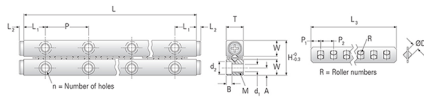

GRV04 - 440

Call 800-321-7800 or visit us online at www.nookindustries.com to configure and order your GRV04 - 440 today!

Product Info	
Part Number	GRV04 - 440
Max Stroke [mm]	354
Material Specification	
Rail	SUJ2
Roller	SUJ2
Retainer	SUS304
Dimensions	
H [mm]	22
T [mm]	11
W [mm]	10
L [mm]	440
n [mm]	22
P [mm]	40
L1 [mm]	20
L2 [mm]	1
ØD [mm]	4
L3 [mm]	267.6
R [mm]	38
P1 [mm]	4.3
P2 [mm]	7
A [mm]	4.5
M	M5
d1 [mm]	4.3
d2 [mm]	7.5
B [mm]	4.1
Performance Specifications	
Dynamic C [N]	1230
Static C0 [N]	1170
Capacity Per Bearing [N]	390
Weight	
Per Rail [g]	647