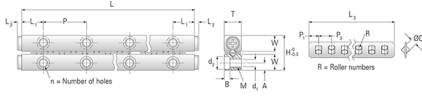

GRV04 - 360

Call 800-321-7800 or visit us online at www.nookindustries.com to configure and order your GRV04 - 360 today!

Product Info	
Part Number	GRV04 - 360
Max Stroke [mm]	292
Material Specification	
Rail	SUJ2
Roller	SUJ2
Retainer	SUS304
Dimensions	
H [mm]	22
T [mm]	11
W [mm]	10
L [mm]	360
n [mm]	18
P [mm]	40
L1 [mm]	20
L2 [mm]	1
ØD [mm]	4
L3 [mm]	218.6
R [mm]	31
P1 [mm]	4.3
P2 [mm]	7
A [mm]	4.5
M	M5
d1 [mm]	4.3
d2 [mm]	7.5
B [mm]	4.1
Performance Specifications	
Dynamic C [N]	1230
Static C0 [N]	1170
Capacity Per Bearing [N]	390
Weight	
Per Rail [g]	530