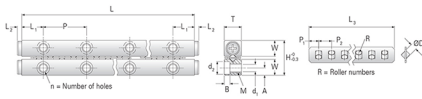

GRV04 - 320

Call 800-321-7800 or visit us online at www.nookindustries.com to configure and order your GRV04 - 320 today!

Product Info	
Part Number	GRV04 - 320
Max Stroke [mm]	254
Material Specification	
Rail	SUJ2
Roller	SUJ2
Retainer	SUS304
Dimensions	
H [mm]	22
T [mm]	11
W [mm]	10
L [mm]	320
n [mm]	16
P [mm]	40
L1 [mm]	20
L2 [mm]	1
ØD [mm]	4
L3 [mm]	197.6
R [mm]	28
P1 [mm]	4.3
P2 [mm]	7
A [mm]	4.5
M	M5
d1 [mm]	4.3
d2 [mm]	7.5
B [mm]	4.1
Performance Specifications	
Dynamic C [N]	1230
Static C0 [N]	1170
Capacity Per Bearing [N]	390
Weight	
Per Rail [g]	472