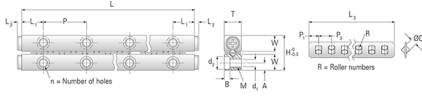

GRV04 - 320

Call 800-321-7800 or visit us online at www.nookindustries.com to configure and order your GRV04 - 320 today!

Product Info	
Part Number	GRV04 - 320
Max Stroke [mm]	254
Material Specification	
Rail	SUJ2
Roller	SUJ2
Retainer	SUS304
Dimensions	
H [mm]	22
T [mm]	11
W [mm]	10
L [mm]	320
n [mm]	16
P [mm]	40
L1 [mm]	20
L2 [mm]	1
ØD [mm]	4
L3 [mm]	197.6
R [mm]	28
P1 [mm]	4.3
P2 [mm]	7
A [mm]	4.5
M	M5
d1 [mm]	4.3
d2 [mm]	7.5
B [mm]	4.1
Performance Specifications	
Dynamic C [N]	1230
Static C0 [N]	1170
Capacity Per Bearing [N]	390
Weight	
Per Rail [g]	472