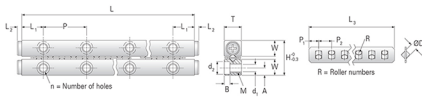

GRV04 - 280

Call 800-321-7800 or visit us online at www.nookindustries.com to configure and order your GRV04 - 280 today!

Product Info	
Part Number	GRV04 - 280
Max Stroke [mm]	230
Material Specification	
Rail	SUJ2
Roller	SUJ2
Retainer	SUS304
Dimensions	
H [mm]	22
T [mm]	11
W [mm]	10
L [mm]	280
n [mm]	14
P [mm]	40
L1 [mm]	20
L2 [mm]	1
ØD [mm]	4
L3 [mm]	169.6
R [mm]	24
P1 [mm]	4.3
P2 [mm]	7
A [mm]	4.5
M	M5
d1 [mm]	4.3
d2 [mm]	7.5
B [mm]	4.1
Performance Specifications	
Dynamic C [N]	1230
Static C0 [N]	1170
Capacity Per Bearing [N]	390
Weight	
Per Rail [g]	413