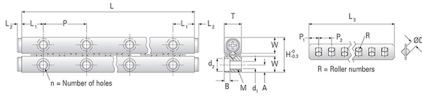

GRV04 - 120

Call 800-321-7800 or visit us online at www.nookindustries.com to configure and order your GRV04 - 120 today!

Product Info	
Part Number	GRV04 - 120
Max Stroke [mm]	92
Material Specification	
Rail	SUJ2
Roller	SUJ2
Retainer	SUS304
Dimensions	
H [mm]	22
T [mm]	11
W [mm]	10
L [mm]	120
n [mm]	6
P [mm]	40
L1 [mm]	20
L2 [mm]	1
ØD [mm]	4
L3 [mm]	78.6
R [mm]	11
P1 [mm]	4.3
P2 [mm]	7
A [mm]	4.5
M	M5
d1 [mm]	4.3
d2 [mm]	7.5
B [mm]	4.1
Performance Specifications	
Dynamic C [N]	1230
Static C0 [N]	1170
Capacity Per Bearing [N]	390
Weight	
Per Rail [g]	180