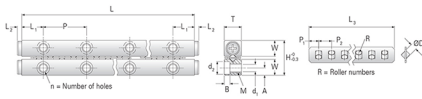

## GRV04 - 80

Call 800-321-7800 or visit us online at [www.nookindustries.com](http://www.nookindustries.com) to configure and order your GRV04 - 80 today!

<b>Product Info</b>	
Part Number	GRV04 - 80
Max Stroke [mm]	54
<b>Material Specification</b>	
Rail	SUJ2
Roller	SUJ2
Retainer	SUS304
<b>Dimensions</b>	
H [mm]	22
T [mm]	11
W [mm]	10
L [mm]	80
n [mm]	4
P [mm]	40
L1 [mm]	20
L2 [mm]	1
ØD [mm]	4
L3 [mm]	57.6
R [mm]	8
P1 [mm]	4.3
P2 [mm]	7
A [mm]	4.5
M	M5
d1 [mm]	4.3
d2 [mm]	7.5
B [mm]	4.1
<b>Performance Specifications</b>	
Dynamic C [N]	1230
Static C0 [N]	1170
Capacity Per Bearing [N]	390
<b>Weight</b>	
Per Rail [g]	122