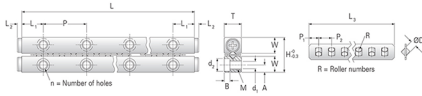

GRV03 - 300

Call 800-321-7800 or visit us online at www.nookindustries.com to configure and order your GRV03 - 300 today!

Product Info	
Part Number	GRV03 - 300
Max Stroke [mm]	244
Material Specification	
Rail	SUJ2
Roller	SUJ2
Retainer	SUS304
Dimensions	
H [mm]	18
T [mm]	8
W [mm]	8.3
L [mm]	300
n [mm]	24
P [mm]	25
L1 [mm]	12.5
L2 [mm]	0.8
ØD [mm]	3
L3 [mm]	181.4
R [mm]	36
P1 [mm]	3.2
P2 [mm]	5
A [mm]	3.5
M	M4
d1 [mm]	3.3
d2 [mm]	6
B [mm]	3.1
Performance Specifications	
Dynamic C [N]	638
Static C0 [N]	761
Capacity Per Bearing [N]	254
Weight	
Per Rail [g]	267