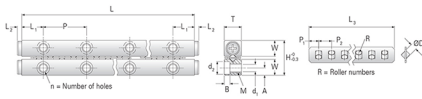

GRV03 - 300

Call 800-321-7800 or visit us online at www.nookindustries.com to configure and order your GRV03 - 300 today!

Product Info	
Part Number	GRV03 - 300
Max Stroke [mm]	244
Material Specification	
Rail	SUJ2
Roller	SUJ2
Retainer	SUS304
Dimensions	
H [mm]	18
T [mm]	8
W [mm]	8.3
L [mm]	300
n [mm]	24
P [mm]	25
L1 [mm]	12.5
L2 [mm]	0.8
ØD [mm]	3
L3 [mm]	181.4
R [mm]	36
P1 [mm]	3.2
P2 [mm]	5
A [mm]	3.5
M	M4
d1 [mm]	3.3
d2 [mm]	6
B [mm]	3.1
Performance Specifications	
Dynamic C [N]	638
Static C0 [N]	761
Capacity Per Bearing [N]	254
Weight	
Per Rail [g]	267