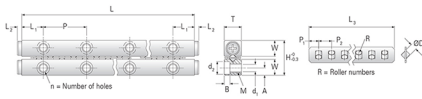

GRV02 - 135

Call 800-321-7800 or visit us online at www.nookindustries.com to configure and order your GRV02 - 135 today!

Product Info	
Part Number	GRV02 - 135
Max Stroke [mm]	106
Material Specification	
Rail	SUJ2
Roller	SUJ2
Retainer	SUS304
Dimensions	
H [mm]	12
T [mm]	6
W [mm]	5.5
L [mm]	135
n [mm]	18
P [mm]	15
L1 [mm]	7.5
L2 [mm]	0.8
ØD [mm]	2
L3 [mm]	85.6
R [mm]	21
P1 [mm]	2.8
P2 [mm]	4
A [mm]	2.5
M	M3
d1 [mm]	2.55
d2 [mm]	4.4
B [mm]	2
Performance Specifications	
Dynamic C [N]	293
Static C0 [N]	292
Capacity Per Bearing [N]	97
Weight	
Per Rail [g]	58