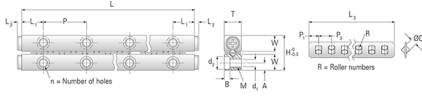

GRV02 - 120

Call 800-321-7800 or visit us online at www.nookindustries.com to configure and order your GRV02 - 120 today!

Product Info	
Part Number	GRV02 - 120
Max Stroke [mm]	100
Material Specification	
Rail	SUJ2
Roller	SUJ2
Retainer	SUS304
Dimensions	
H [mm]	12
T [mm]	6
W [mm]	5.5
L [mm]	120
n [mm]	16
P [mm]	15
L1 [mm]	7.5
L2 [mm]	0.8
ØD [mm]	2
L3 [mm]	73.6
R [mm]	18
P1 [mm]	2.8
P2 [mm]	4
A [mm]	2.5
M	M3
d1 [mm]	2.55
d2 [mm]	4.4
B [mm]	2
Performance Specifications	
Dynamic C [N]	293
Static C0 [N]	292
Capacity Per Bearing [N]	97
Weight	
Per Rail [g]	51