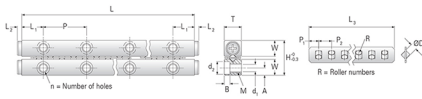

GRV02 - 90

Call 800-321-7800 or visit us online at www.nookindustries.com to configure and order your GRV02 - 90 today!

Product Info	
Part Number	GRV02 - 90
Max Stroke [mm]	72
Material Specification	
Rail	SUJ2
Roller	SUJ2
Retainer	SUS304
Dimensions	
H [mm]	12
T [mm]	6
W [mm]	5.5
L [mm]	90
n [mm]	12
P [mm]	15
L1 [mm]	7.5
L2 [mm]	0.8
ØD [mm]	2
L3 [mm]	57.6
R [mm]	14
P1 [mm]	2.8
P2 [mm]	4
A [mm]	2.5
M	M3
d1 [mm]	2.55
d2 [mm]	4.4
B [mm]	2
Performance Specifications	
Dynamic C [N]	293
Static C0 [N]	292
Capacity Per Bearing [N]	97
Weight	
Per Rail [g]	39