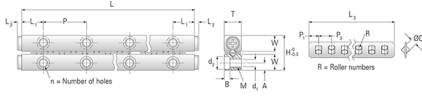

GRV02 - 60

Call 800-321-7800 or visit us online at www.nookindustries.com to configure and order your GRV02 - 60 today!

Product Info	
Part Number	GRV02 - 60
Max Stroke [mm]	44
Material Specification	
Rail	SUJ2
Roller	SUJ2
Retainer	SUS304
Dimensions	
H [mm]	12
T [mm]	6
W [mm]	5.5
L [mm]	60
n [mm]	8
P [mm]	15
L1 [mm]	7.5
L2 [mm]	0.8
ØD [mm]	2
L3 [mm]	41.6
R [mm]	10
P1 [mm]	2.8
P2 [mm]	4
A [mm]	2.5
M	M3
d1 [mm]	2.55
d2 [mm]	4.4
B [mm]	2
Performance Specifications	
Dynamic C [N]	293
Static C0 [N]	292
Capacity Per Bearing [N]	97
Weight	
Per Rail [g]	26