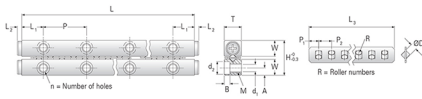

GRV02 - 45

Call 800-321-7800 or visit us online at www.nookindustries.com to configure and order your GRV02 - 45 today!

Product Info	
Part Number	GRV02 - 45
Max Stroke [mm]	30
Material Specification	
Rail	SUJ2
Roller	SUJ2
Retainer	SUS304
Dimensions	
H [mm]	12
T [mm]	6
W [mm]	5.5
L [mm]	45
n [mm]	6
P [mm]	15
L1 [mm]	7.5
L2 [mm]	0.8
ØD [mm]	2
L3 [mm]	33.6
R [mm]	8
P1 [mm]	2.8
P2 [mm]	4
A [mm]	2.5
M	M3
d1 [mm]	2.55
d2 [mm]	4.4
B [mm]	2
Performance Specifications	
Dynamic C [N]	293
Static C0 [N]	292
Capacity Per Bearing [N]	97
Weight	
Per Rail [g]	20